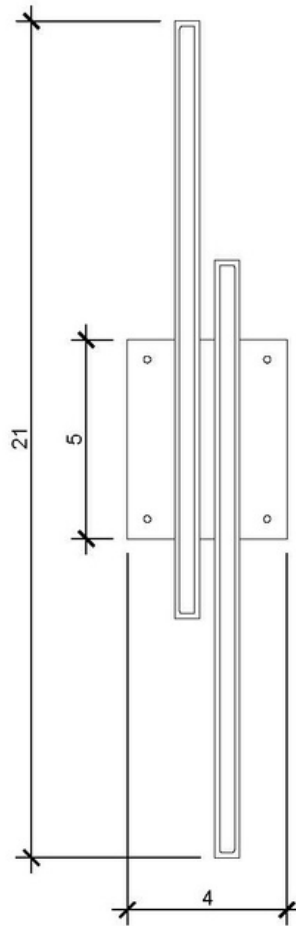

## FIXED WALL DOUBLE SCONCE

Sizes: 15" Blade

Wall Projection: 10"

Aluminum Blade Finishes: Gloss White, Matte White, Gloss Black, Matte Black  
Satin Silver, Blackened Steel

Brass Blade Finishes: Brushed Brass, Patinated Brass, Oil Rubbed Bronze

Specifics: White LEDS 90+ CRI  
Color Temperature: Warm 2700K or Soft 3000K

750 Lumens per foot

6 Watts per foot

Dimming: ELV with optional 0-10V or TRIAC

Custom capabilities available upon request  
UL Listing available upon request