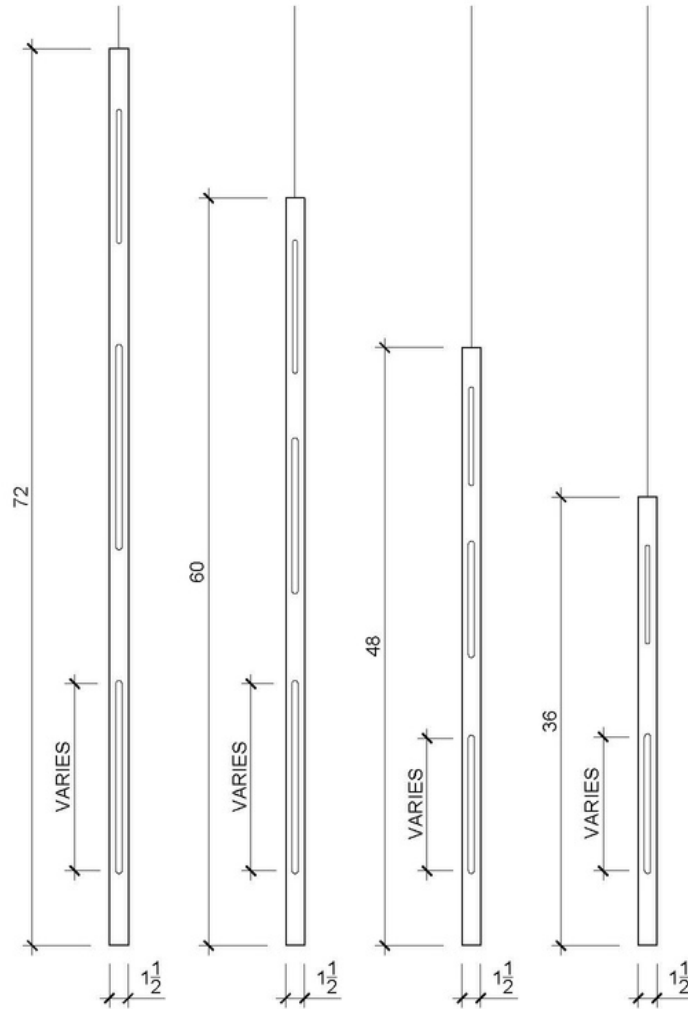

LIGHTPOLE - SINGLE

Sizes: 36" / 48" / 60" / 72" / 84"

Blade Finishes: Brushed Brass (Lacquer) or Patina (Wax)

Additional charge for Stainless Steel or Blackened Stainless Steel

LIGHTPOLE - SINGLE

Sizes: 72" / 60" / 48" / 36"

Blade Finishes: Brushed Brass, Patinated Brass
Brushed Stainless Steel, Blackened Stainless Steel

Specifics: White LEDS 90+ CRI
Color Temperature: Warm 2700K or Soft 3000K

750 Lumens per foot

6 Watts per foot