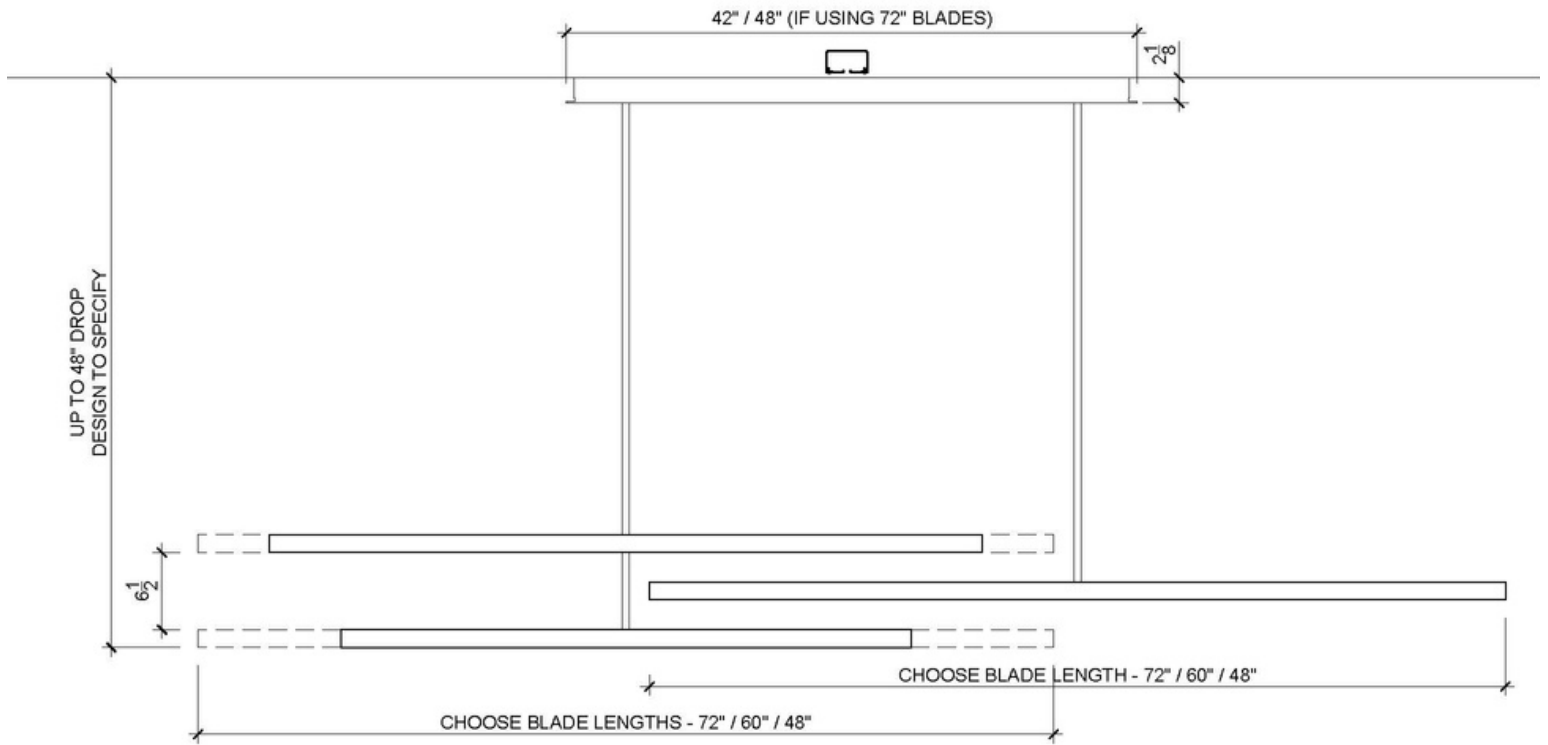

DUAL

Sizes: 48" / 60" / 72"

Drop Height: 18" - 48"

Aluminum Blade Finishes: Gloss White, Matte White, Gloss Black, Matte Black
Satin Silver, Blackened Steel

Brass Blade Finishes: Brushed Brass, Patinated Brass, Oil Rubbed Bronze

DUAL

Sizes: 72" / 60" / 48"

Drop Height: 18" - 48"

Aluminum Blade Finishes: Gloss White, Matte White, Gloss Black, Matte Black
Satin Silver, Blackened Steel

Brass Blade Finishes: Brushed Brass, Patinated Brass, Oil Rubbed Bronze

Canopy: 6" x 42" x 2" ; 50-100 lbs

750 Lumens per foot

6 Watts per foot

Dimming: ELV with optional 0-10V or TRIAC

Custom capabilities available upon request
UL Listing available upon request