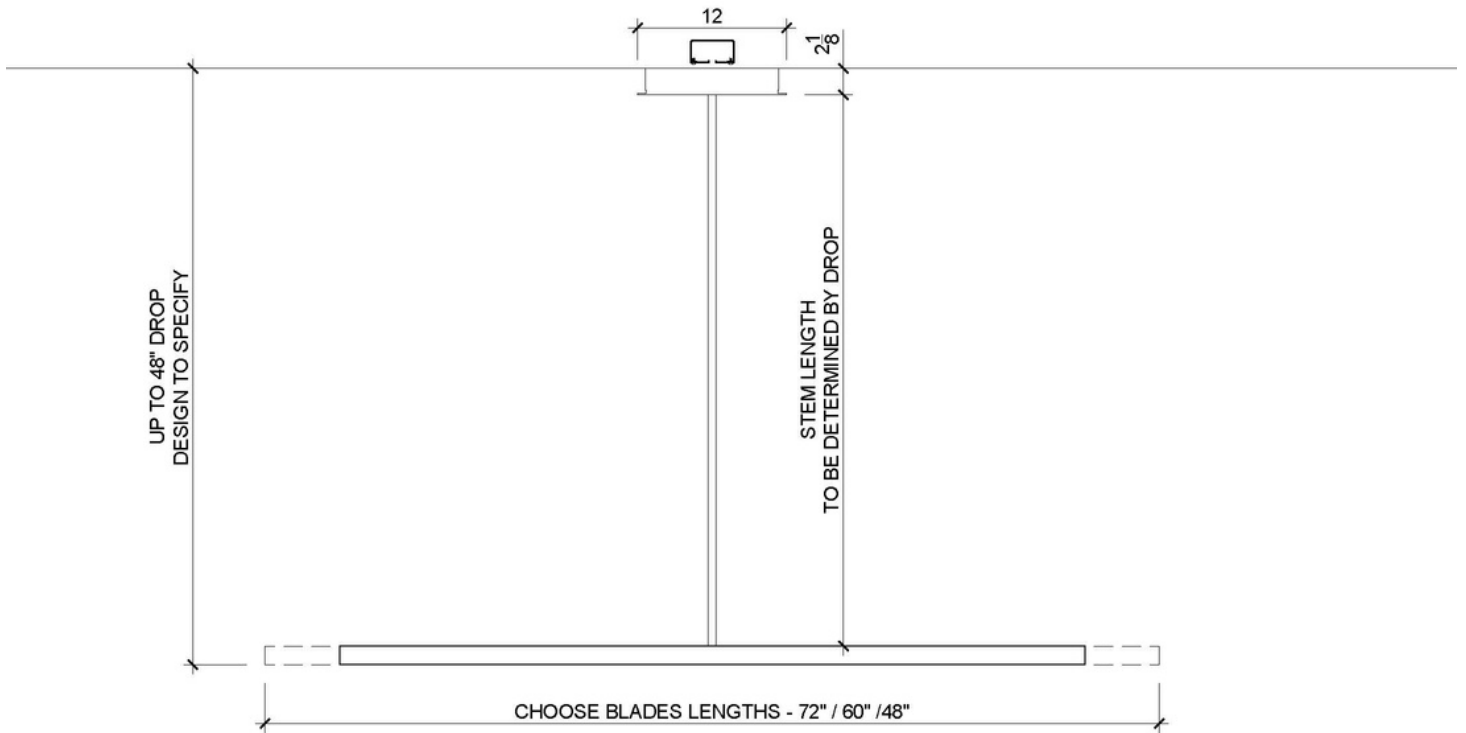

MOBILE - SINGLE TIER

Sizes: 48" / 60" / 72"

Drop Height: 18" - 48"

Aluminum Blade Finishes: Gloss White, Matte White, Gloss Black, Matte Black
Satin Silver, Blackened Steel

Brass Blade Finishes: Brushed Brass, Patinated Brass, Oil Rubbed Bronze

MOBILE - SINGLE TIER

Sizes: 72" / 60" / 48"

Drop Height: 18" - 48"

Aluminum Blade Finishes: Gloss White, Matte White, Gloss Black, Matte Black
Satin Silver, Blackened Steel

Brass Blade Finishes: Brushed Brass, Patinated Brass, Oil Rubbed Bronze

Canopy: 10" x 10" x 2" ; 20 -40 lbs

750 Lumens per foot

6 Watts per foot

Dimming: ELV with optional 0-10V or TRIAC

Custom capabilities available upon request
UL Listing available upon request