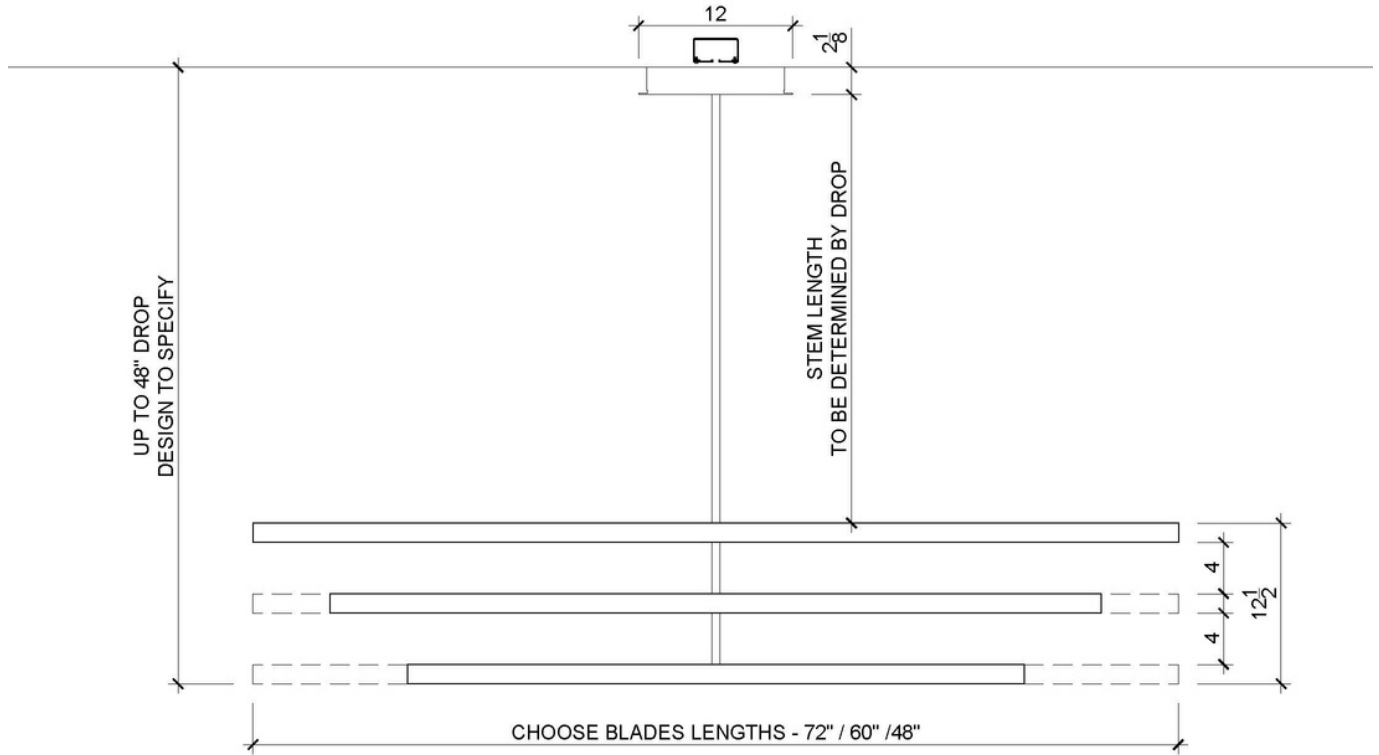

MOBILE - THREE TIER

Sizes: 48" / 60" / 72"

Drop Height: 28" - 48"

Aluminum Blade Finishes: Gloss White, Matte White, Gloss Black, Matte Black
Satin Silver, Blackened Steel

Brass Blade Finishes: Brushed Brass, Patinated Brass, Oil Rubbed Bronze

MOBILE - THREE TIER

Sizes: 72" / 60" / 48"

Drop Height: 18" - 48"

Aluminum Blade Finishes: Gloss White, Matte White, Gloss Black, Matte Black
Satin Silver, Blackened Steel

Brass Blade Finishes: Brushed Brass, Patinated Brass, Oil Rubbed Bronze

Stem & Canopy Finish: Gloss White, Matte White, Gloss Black, Matte Black
Brushed Stainless Steel, Blackened Stainless Steel, Brushed Brass, Patinated Brass

Specifics: White LEDS 90+ CRI
Color Temperature: Warm 2700K or Soft 3000K

Canopy: 12" x 12" x 2" ; 40 - 100 lbs

750 Lumens per foot

6 Watts per foot

Dimming: ELV with optional 0-10V or TRIAC

Custom capabilities available upon request
UL Listing available upon request