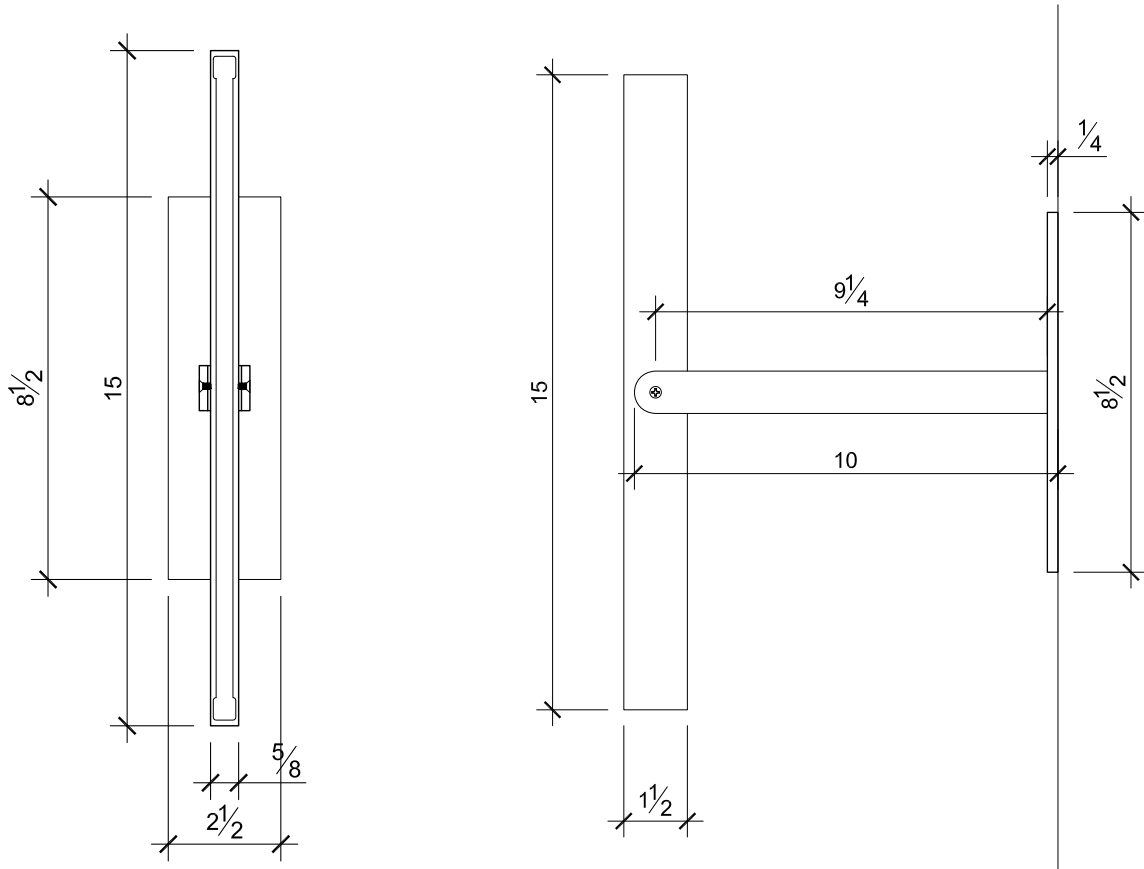

## PIVOT SCONCE

Sizes: 15" Blade

Wall Projection: 10"

Aluminum Blade Finishes: Gloss White, Matte White, Gloss Black, Matte Black  
Satin Silver, Blackened Steel

Brass Blade Finishes: Brushed Brass, Patinated Brass, Oil Rubbed Bronze

## PIVOT SCONCE

Size: 15" Blade

Wall Projection: 10"

Aluminum Blade Finishes: Gloss White, Matte White, Gloss Black, Matte Black  
Satin Silver, Blackened Steel

Brass Blade Finishes: Brushed Brass, Patinated Brass, Oil Rubbed Bronze

Specifics: White LEDS 90+ CRI

Color Temperature: Warm 2700K or Soft 3000K

750 Lumens per foot

6 Watts per foot

Dimming: ELV with optional 0-10V or TRIAC

Custom capabilities available upon request  
UL Listing available upon request