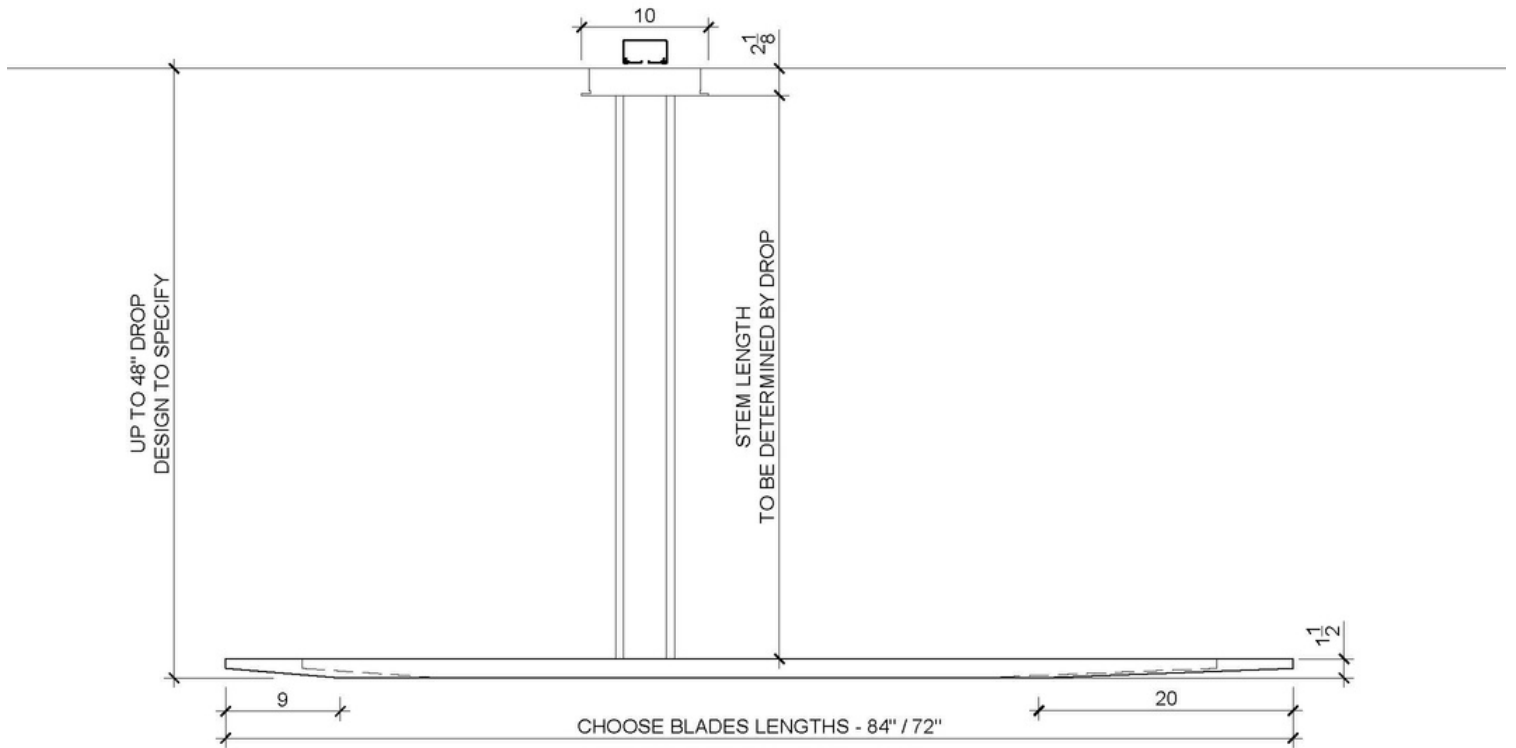

TAPER OFFSET

Sizes: 60" / 72" / 84"

Drop Height: 18" - 48"

Aluminum Blade Finishes: Gloss White, Matte White, Gloss Black, Matte Black
Satin Silver, Blackened Steel

Brass Blade Finishes: Brushed Brass, Patinated Brass, Oil Rubbed Bronze

TAPER OFFSET

Sizes: 84" / 72"

Drop Height: 18" - 48"

Aluminum Blade Finishes: Gloss White, Matte White, Gloss Black, Matte Black
Satin Silver, Blackened Steel

Brass Blade Finishes: Brushed Brass, Patinated Brass, Oil Rubbed Bronze

Stem & Canopy Finish: Gloss White, Matte White, Gloss Black, Matte Black
Brushed Stainless Steel, Blackened Stainless Steel, Brushed Brass, Patinated Brass

Specifics: White LEDS 90+ CRI
Color Temperature: Warm 2700K or Soft 3000K

Canopy: 6" x 10" x 2" ; 30-75 lbs

750 Lumens per foot

6 Watts per foot

Dimming: ELV with optional 0-10V or TRIAC

Custom capabilities available upon request
UL Listing available upon request