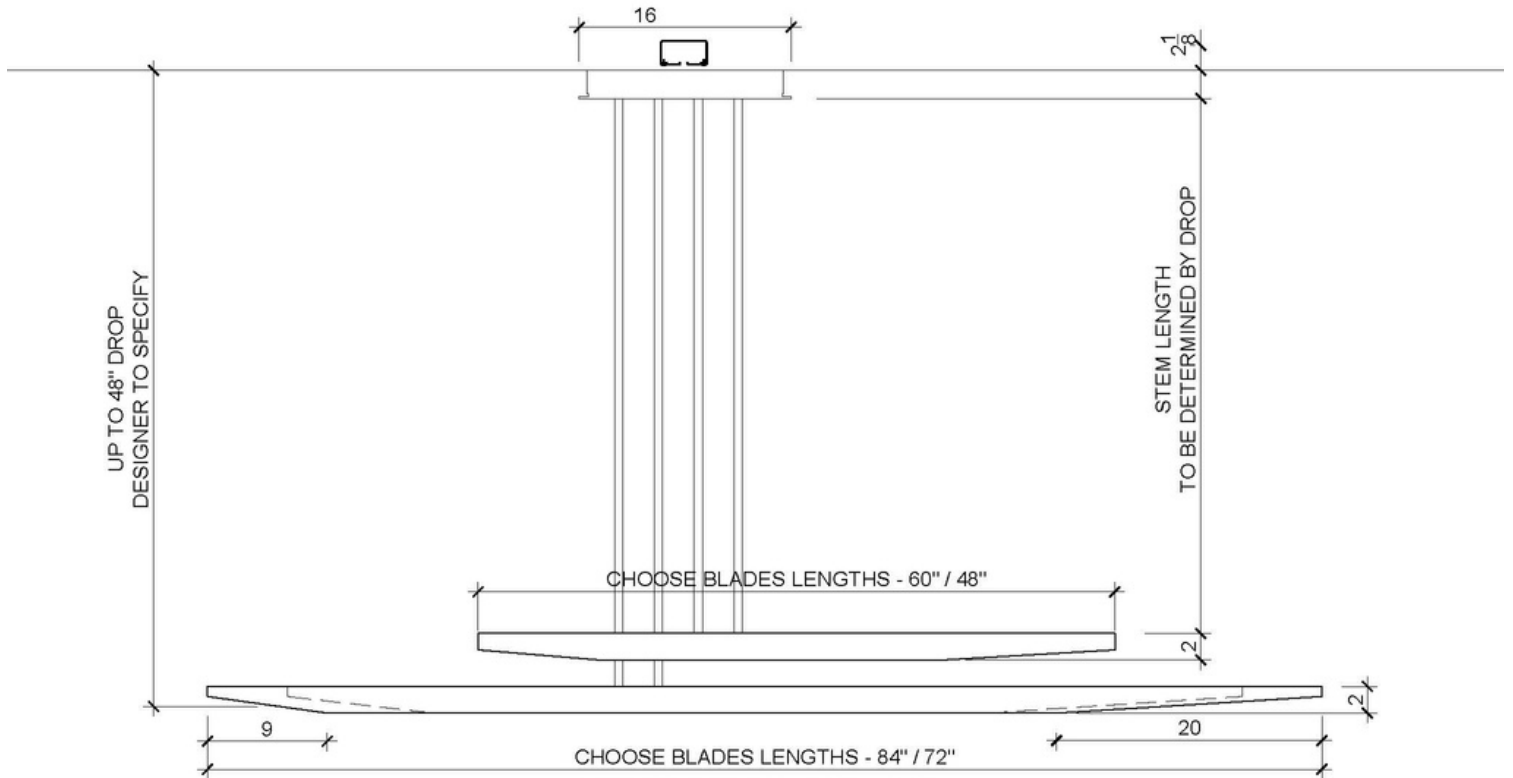

## TAPER TANDEM

Sizes: 60" / 72" / 84"

Drop Height: 18" - 48"

Aluminum Blade Finishes: Gloss White, Matte White, Gloss Black, Matte Black  
Satin Silver, Blackened Steel

Brass Blade Finishes: Brushed Brass, Patinated Brass, Oil Rubbed Bronze

## TAPER TANDEM

Sizes: 84" / 72" / 60"

Drop Height: 18" - 48"

Aluminum Blade Finishes: Gloss White, Matte White, Gloss Black, Matte Black  
Satin Silver, Blackened Steel

Brass Blade Finishes: Brushed Brass, Patinated Brass, Oil Rubbed Bronze

Canopy: 6" x 14" x 2" ; 40-75 lbs

750 Lumens per foot

6 Watts per foot

Dimming: ELV with optional 0-10V or TRIAC

Custom capabilities available upon request  
UL Listing available upon request