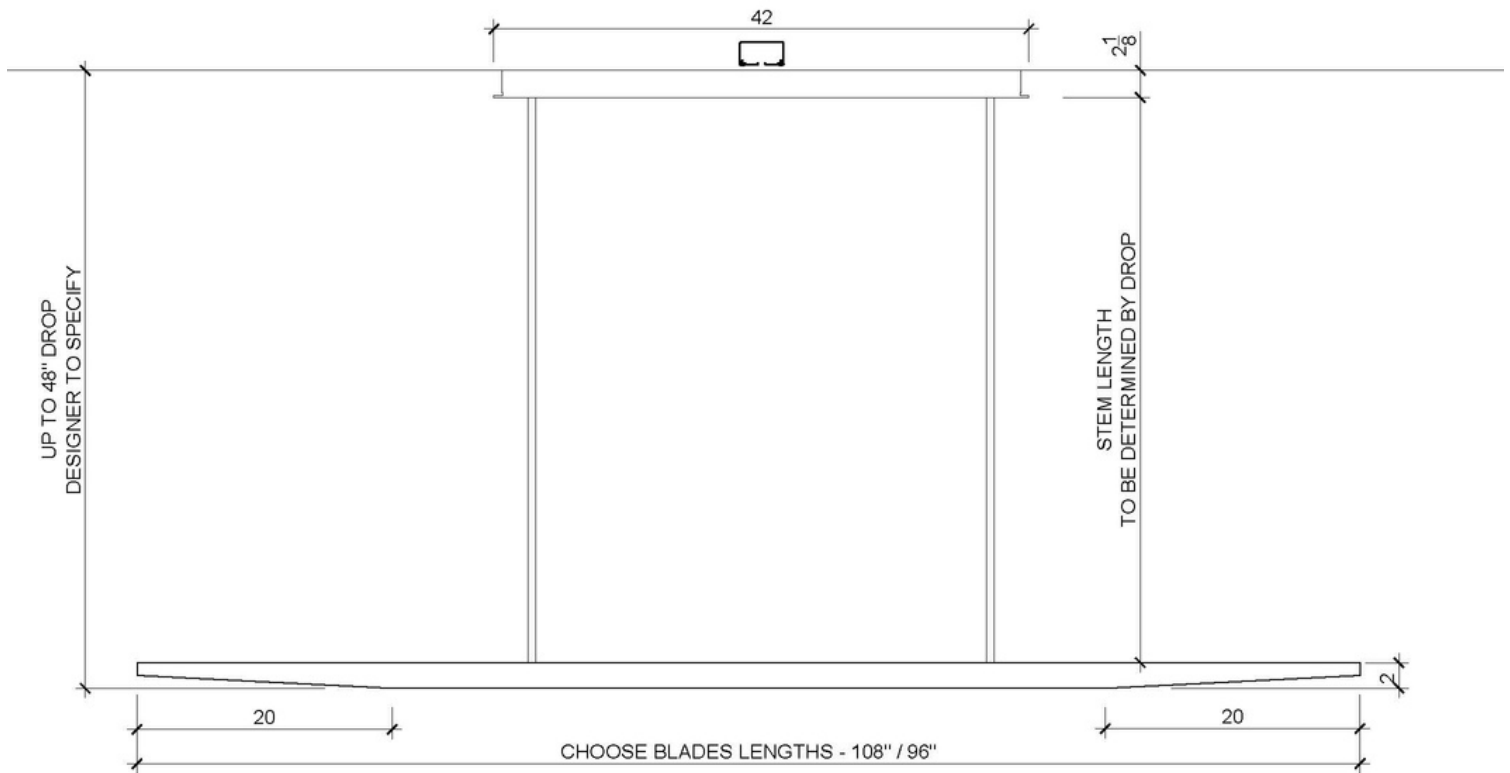

## TAPER TWO

Sizes: 84" / 96" / 108"

Drop Height: 18" - 48"

Aluminum Blade Finishes: Gloss White, Matte White, Gloss Black, Matte Black  
Satin Silver, Blackened Steel

Brass Blade Finishes: Brushed Brass, Patinated Brass, Oil Rubbed Bronze

## TAPER TWO

Sizes: 108" / 96" / 84"

Drop Height: 18" - 48"

Aluminum Blade Finishes: Gloss White, Matte White, Gloss Black, Matte Black  
Satin Silver, Blackened Steel

Brass Blade Finishes: Brushed Brass, Patinated Brass, Oil Rubbed Bronze

Stem & Canopy Finish: Gloss White, Matte White, Gloss Black, Matte Black  
Brushed Stainless Steel, Blackened Stainless Steel, Brushed Brass, Patinated Brass

Specifics: White LEDS 90+ CRI  
Color Temperature: Warm 2700K or Soft 3000K

Canopy: 6" x 42" x 2" ; 30-75 lbs

750 Lumens per foot

6 Watts per foot

Dimming: ELV with optional 0-10V or TRIAC

Custom capabilities available upon request  
UL Listing available upon request